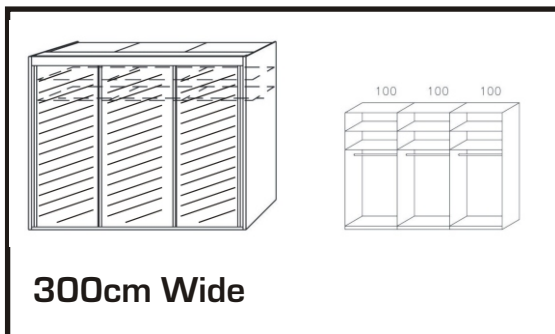

# Allegro

Available in 3 height 197, 223 & 235cm  
65cm Deep

Sonoma oak

Artisan oak colour

Alpine white

Silk grey