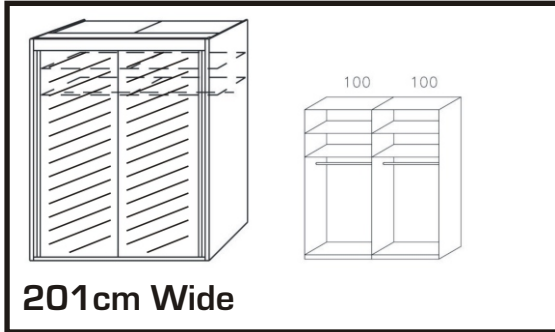

# Allegro

Available in 3 height 197, 223 & 235cm  
65cm Deep

Sonoma oak

Artisan oak colour

Alpine white

Silk grey