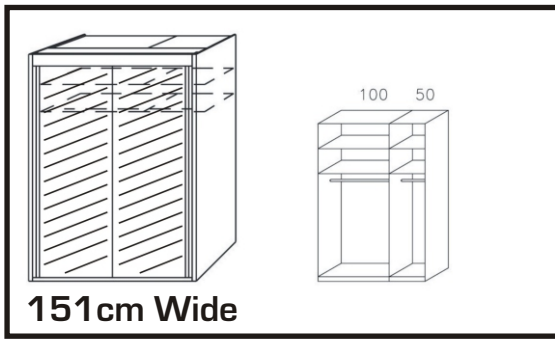

# Allegro

Available in 3 height 197, 223 & 235cm  
65cm Deep

Sonoma oak

Artisan oak colour

Alpine white

Silk grey