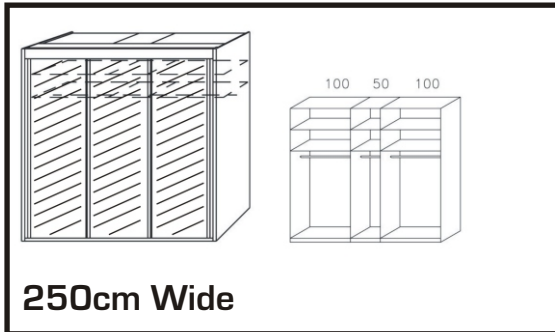

# Allegro

Available in 3 height 197, 223 & 235cm  
65cm Deep

Sonoma oak

Artisan oak colour

Alpine white

Silk grey