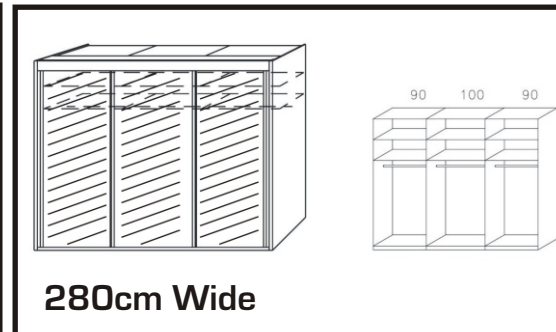

# Allegro

Available in 3 height 197, 223 & 235cm  
65cm Deep

Sonoma oak

Artisan oak colour

Alpine white

Silk grey