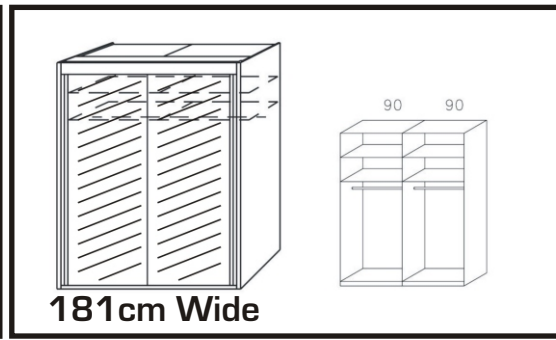

# Allegro

Available in 3 height 197, 223 & 235cm  
65cm Deep

Sonoma oak

Artisan oak colour

Alpine white

Silk grey