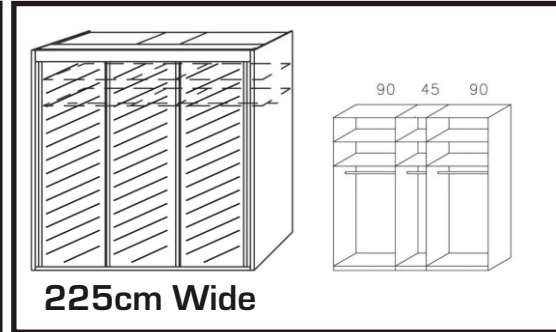

# Allegro

Available in 3 height 197, 223 & 235cm  
65cm Deep

Sonoma oak

Artisan oak colour

Alpine white

Silk grey