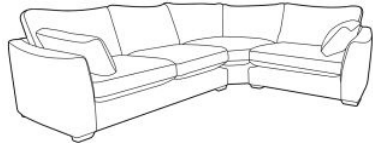

Milano

Large Corner Settee
W310cm x D310cm x H87cm

Small Corner - Left Hand Facing
W310cm x D235cm x H87cm

Small Corner - Right Hand Facing
W310cm x D235cm x H87cm

Chaise Settee - Left Hand Facing
W294cm x D168cm x H87cm

Chaise Settee - Right Hand Facing
W294cm x D168cm x H87cm

Grand Settee - Split
W249cm x D113cm x H87cm

Grand Settee - One Piece
W249cm x D113cm x H87cm

Extra Large Settee
W249cm x D113cm x H87cm

Large Settee
W229cm x D113cm x H87cm

Medium Settee
W189cm x D113cm x H87cm

Loveseat
W136cm x D113cm x H87cm

Footstool
W160cm x D67cm x H36cm

2 Seat Options Available

Foam Crumb or All Foam

Foot Colour Options:

American Walnut 

Natural Oak 