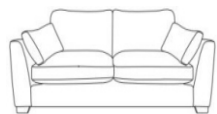

Milano

Large Corner Settee
W310cm x D310cm x H87cm

Small Corner - Left Hand Facing
W310cm x D235cm x H87cm

Small Corner - Right Hand Facing
W310cm x D235cm x H87cm

Chaise Settee - Left Hand Facing
W294cm x D168cm x H87cm

Chaise Settee - Right Hand Facing
W294cm x D168cm x H87cm

Grand Settee - Split
W249cm x D113cm x H87cm

Grand Settee - One Piece
W249cm x D113cm x H87cm

Extra Large Settee
W249cm x D113cm x H87cm

Large Settee
W229cm x D113cm x H87cm

Medium Settee
W189cm x D113cm x H87cm

Loveseat
W136cm x D113cm x H87cm

Footstool
W160cm x D67cm x H36cm

2 Seat Options Available

Foam Crumb or All Foam

Foot Colour Options:

American Walnut 

Natural Oak 