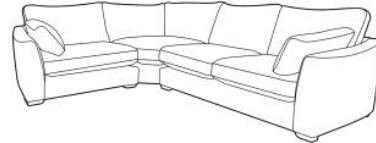

Milano

Large Corner Settee
W310cm x D310cm x H87cm

Small Corner - Left Hand Facing
W310cm x D235cm x H87cm

Small Corner - Right Hand Facing
W310cm x D235cm x H87cm

Chaise Settee - Left Hand Facing
W294cm x D168cm x H87cm

Chaise Settee - Right Hand Facing
W294cm x D168cm x H87cm

Grand Settee - Split
W249cm x D113cm x H87cm

Grand Settee - One Piece
W249cm x D113cm x H87cm

Extra Large Settee
W249cm x D113cm x H87cm

Large Settee
W229cm x D113cm x H87cm

Medium Settee
W189cm x D113cm x H87cm

Loveseat
W136cm x D113cm x H87cm

Footstool
W160cm x D67cm x H36cm

2 Seat Options Available

Foam Crumb or All Foam

Foot Colour Options:

American Walnut 

Natural Oak 