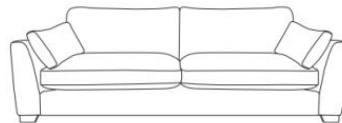

Milano

Large Corner Settee
W310cm x D310cm x H87cm

Small Corner - Left Hand Facing
W310cm x D235cm x H87cm

Small Corner - Right Hand Facing
W310cm x D235cm x H87cm

Chaise Settee - Left Hand Facing
W294cm x D168cm x H87cm

Chaise Settee - Right Hand Facing
W294cm x D168cm x H87cm

Grand Settee - Split
W249cm x D113cm x H87cm

Grand Settee - One Piece
W249cm x D113cm x H87cm

Extra Large Settee
W249cm x D113cm x H87cm

Large Settee
W229cm x D113cm x H87cm

Medium Settee
W189cm x D113cm x H87cm

Loveseat
W136cm x D113cm x H87cm

Footstool
W160cm x D67cm x H36cm

2 Seat Options Available

Foam Crumb or All Foam

Foot Colour Options:

American Walnut 

Natural Oak 