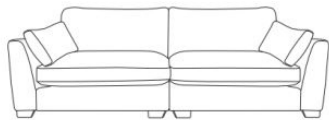

Milano

Large Corner Settee
W310cm x D310cm x H87cm

Small Corner - Left Hand Facing
W310cm x D235cm x H87cm

Small Corner - Right Hand Facing
W310cm x D235cm x H87cm

Chaise Settee - Left Hand Facing
W294cm x D168cm x H87cm

Chaise Settee - Right Hand Facing
W294cm x D168cm x H87cm

Grand Settee - Split
W249cm x D113cm x H87cm

Grand Settee - One Piece
W249cm x D113cm x H87cm

Extra Large Settee
W249cm x D113cm x H87cm

Large Settee
W229cm x D113cm x H87cm

Medium Settee
W189cm x D113cm x H87cm

Loveseat
W136cm x D113cm x H87cm

Footstool
W160cm x D67cm x H36cm

2 Seat Options Available

Foam Crumb or All Foam

Foot Colour Options:

American Walnut 

Natural Oak 