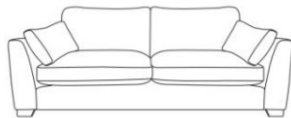

Milano

Large Corner Settee
W310cm x D310cm x H87cm

Small Corner - Left Hand Facing
W310cm x D235cm x H87cm

Small Corner - Right Hand Facing
W310cm x D235cm x H87cm

Chaise Settee - Left Hand Facing
W294cm x D168cm x H87cm

Chaise Settee - Right Hand Facing
W294cm x D168cm x H87cm

Grand Settee - Split
W249cm x D113cm x H87cm

Grand Settee - One Piece
W249cm x D113cm x H87cm

Extra Large Settee
W249cm x D113cm x H87cm

Large Settee
W229cm x D113cm x H87cm

Medium Settee
W189cm x D113cm x H87cm

Loveseat
W136cm x D113cm x H87cm

Footstool
W160cm x D67cm x H36cm

2 Seat Options Available

Foam Crumb or All Foam

Foot Colour Options:

American Walnut 

Natural Oak 