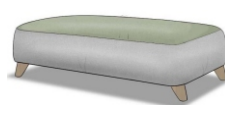

Michigan

Combi Unit - Left Hand Facing
W285cm x D182cm x H96cm

Combi Unit - Right Hand Facing
W285cm x D182cm x H96cm

Chaise Sofa - Left Hand Facing
W288cm x D154cm x H96cm

Chaise Sofa - Right Hand Facing
W288cm x D154cm x H96cm

Extra Large Sofa
W236cm x D100cm x H96cm

Large Sofa
W206cm x D100cm x H96cm

Medium Sofa
W176cm x D100cm x H96cm

Cuddler Chair
W141cm x D100cm x H96cm

Standard Chair
W101cm x D94cm x H96cm

Accent Chair
W80cm x D82cm x H92cm

Combi Stool
W90cm x D90cm x H52cm

Bench Style Stool
W110cm x D60cm x H37cm

Foot Colour Options:

American Walnut	
Natural Oak	

Fabric Location Guide

Main Body Fabric	
Scatter/Accent Fabric 1	
Scatter Fabric 2	