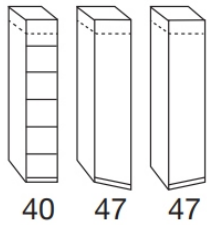

Sigma Modular

Wardrobes Boxes

Shelf & Angled Ends

Corner Wardrobes

Corner Wardrobe Example

Straight Wardrobe Example

Exterior Carcase Colour

Bianco Oak	White	Pebble Grey	Champagne	Graphite