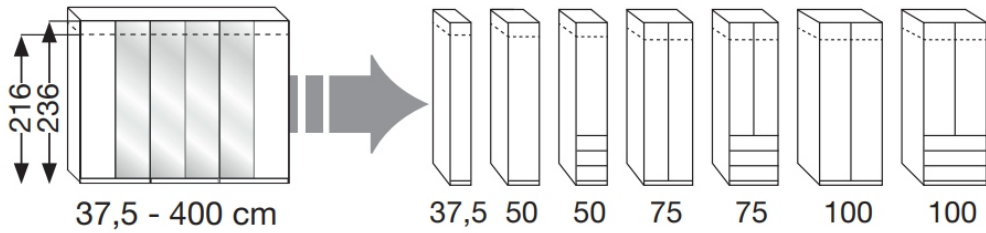

Sigma Modular

Wardrobes Boxes

Shelf & Angled Ends

Corner Wardrobes

Corner Wardrobe Example

Straight Wardrobe Example

Exterior Carcase Colour

Bianco Oak	White	Pebble Grey	Champagne	Graphite