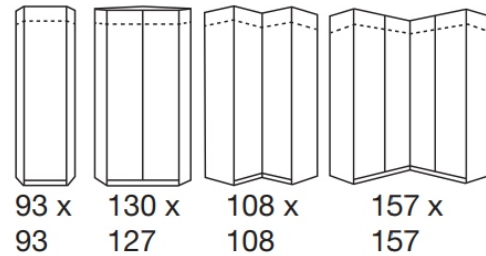

Sigma Modular

Wardrobes Boxes

Shelf & Angled Ends

Corner Wardrobes

Corner Wardrobe Example

Straight Wardrobe Example

Exterior Carcase Colour

Bianco Oak	White	Pebble Grey	Champagne	Graphite