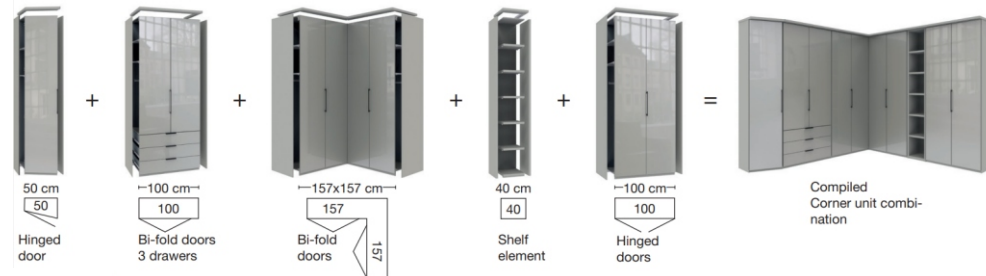

Sigma Modular

Wardrobes Boxes

Shelf & Angled Ends

Corner Wardrobes

Corner Wardrobe Example

Straight Wardrobe Example

Exterior Carcase Colour

Bianco Oak	White	Pebble Grey	Champagne	Graphite