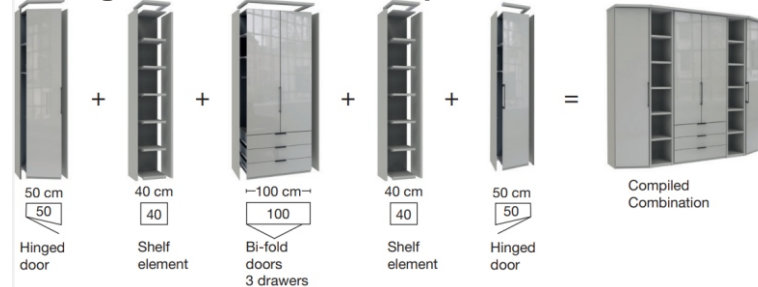

Sigma Modular

Wardrobes Boxes

Shelf & Angled Ends

Corner Wardrobes

Corner Wardrobe Example

Straight Wardrobe Example

Exterior Carcase Colour

Bianco Oak	White	Pebble Grey	Champagne	Graphite