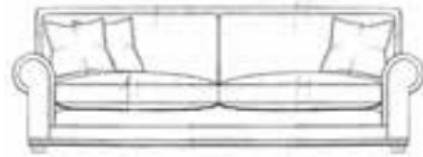

4 Seater Sofa

Width 250cm x Depth 106cm x High 91cm

3 Seater Sofa

Width 200cm x Depth 106cm x High 91cm

2 Seater Sofa

Width 190cm x Depth 106cm x High 91cm

Snuggler

Width 140cm x Depth 106cm x High 91cm

Armchair

Width 250cm x Depth 106cm x High 119cm

Occasional Chair

Width 70cm x Depth 90cm x High 93cm

SQUARE FOOTSTOOL
W1000mm D1000mm H432mm
Tray 520mm x 520mm

FOOTSTOOL
W1200mm D800mm H423mm
Tray 720mm x 320mm