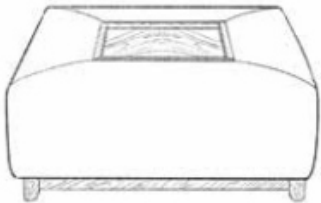

4 Seater Sofa

Width 250cm x Depth 106cm x High 91cm

3 Seater Sofa

Width 200cm x Depth 106cm x High 91cm

2 Seater Sofa

Width 190cm x Depth 106cm x High 91cm

Snuggler

Width 140cm x Depth 106cm x High 91cm

Armchair

Width 250cm x Depth 106cm x High 119cm

Occasional Chair

Width 70cm x Depth 90cm x High 93cm

SQUARE FOOTSTOOL
W1000mm D1000mm H432mm
Tray 520mm x 520mm

FOOTSTOOL
W1200mm D800mm H423mm
Tray 720mm x 320mm