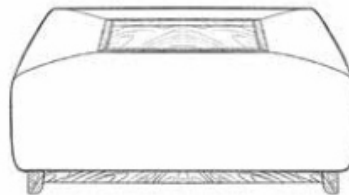

4 Seater Sofa

Width 250cm x Depth 106cm x High 91cm

3 Seater Sofa

Width 200cm x Depth 106cm x High 91cm

2 Seater Sofa

Width 190cm x Depth 106cm x High 91cm

Snuggler

Width 140cm x Depth 106cm x High 91cm

Armchair

Width 250cm x Depth 106cm x High 119cm

Occasional Chair

Width 70cm x Depth 90cm x High 93cm

SQUARE FOOTSTOOL
W1000mm D1000mm H432mm
Tray 520mm x 520mm

FOOTSTOOL
W1200mm D800mm H423mm
Tray 720mm x 320mm