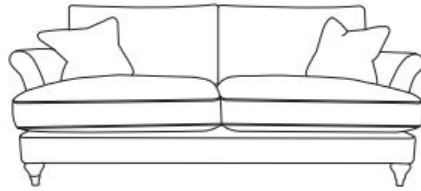

Calico

Grand Sofa
D:105cm W:232cm H:91cm

Extra Large Sofa
D:105cm W:212cm H:91cm

Large Sofa
D:105cm W:192cm H:91cm

Medium Sofa
D:105cm W:172cm H:91cm

Love Chair
D:105cm W:127cm H:91cm

Standard Chair
D:105cm W:98cm H:91cm

Light
Solid hardwood

Limed Finish
Solid hardwood

Medium
Solid hardwood

Vintage
Solid hardwood

H = Height
W = Width
D = Depth