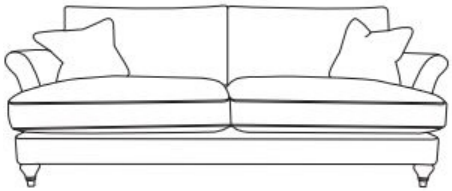

Calico

Grand Sofa
D:105cm W:232cm H:91cm

Extra Large Sofa
D:105cm W:212cm H:91cm

Large Sofa
D:105cm W:192cm H:91cm

Medium Sofa
D:105cm W:172cm H:91cm

Love Chair
D:105cm W:127cm H:91cm

Standard Chair
D:105cm W:98cm H:91cm

Light
Solid hardwood

Limed Finish
Solid hardwood

Medium
Solid hardwood

Vintage
Solid hardwood

H = Height
W = Width
D = Depth