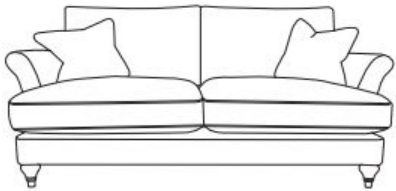

Calico

Grand Sofa
D:105cm W:232cm H:91cm

Extra Large Sofa
D:105cm W:212cm H:91cm

Large Sofa
D:105cm W:192cm H:91cm

Medium Sofa
D:105cm W:172cm H:91cm

Love Chair
D:105cm W:127cm H:91cm

Standard Chair
D:105cm W:98cm H:91cm

Light
Solid hardwood

Limed Finish
Solid hardwood

Medium
Solid hardwood

Vintage
Solid hardwood

H = Height
W = Width
D = Depth