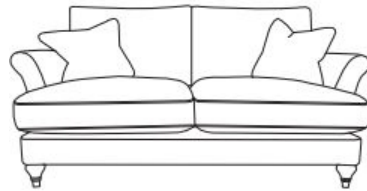

Calico

Grand Sofa
D:105cm W:232cm H:91cm

Extra Large Sofa
D:105cm W:212cm H:91cm

Large Sofa
D:105cm W:192cm H:91cm

Medium Sofa
D:105cm W:172cm H:91cm

Love Chair
D:105cm W:127cm H:91cm

Standard Chair
D:105cm W:98cm H:91cm

Light
Solid hardwood

Limed Finish
Solid hardwood

Medium
Solid hardwood

Vintage
Solid hardwood

H = Height
W = Width
D = Depth