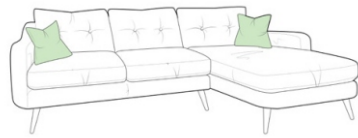

Lurano

Corner Group (Left Or Right Hand)
Width 242cm x Depth 183cm x Height 86cm

Large Chaise Sofa (Left Or Right Hand)
Width 247cm x Depth 153cm x Height 86cm

Lounger Sofa
Width 224cm x Depth 153cm x Height 86cm

1 Arm 2 Seater (Left Or Right Hand)
Width 152cm x Depth 92cm x Height 86cm

1 Arm 1 Seater (Left Or Right Hand)
Width 84cm x Depth 92cm x Height 86cm

Corner Unit
Width 92cm x Depth 92cm x Height 86cm

Extra Large Sofa
Width 224cm x Depth 92cm x Height 86cm

Large Sofa
Width 189cm x Depth 92cm x Height 86cm

Small Sofa
Width 154cm x Depth 92cm x Height 86cm

Standard Chair
Width 89cm x Depth 92cm x Height 86cm

Snuggler
Width 124cm x Depth 92cm x Height 86cm

Oval Cuddler
Width 135cm x Depth 94cm x Height 84cm

More options overleaf

Large Designer Bench
Width 150cm x Depth 45cm x Height 40cm

Medium Designer Bench
Width 96cm x Depth 45cm x Height 40cm

Small Designer Bench
Width 70cm x Depth 45cm x Height 40cm

Designer Chair
Width 71cm x Depth 82cm x Height 84cm