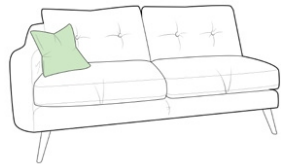

Lurano

Corner Group (Left Or Right Hand)
Width 242cm x Depth 183cm x Height 86cm

Large Chaise Sofa (Left Or Right Hand)
Width 247cm x Depth 153cm x Height 86cm

Lounger Sofa
Width 224cm x Depth 153cm x Height 86cm

1 Arm 2 Seater (Left Or Right Hand)
Width 152cm x Depth 92cm x Height 86cm

1 Arm 1 Seater (Left Or Right Hand)
Width 84cm x Depth 92cm x Height 86cm

Corner Unit
Width 92cm x Depth 92cm x Height 86cm

Extra Large Sofa
Width 224cm x Depth 92cm x Height 86cm

Large Sofa
Width 189cm x Depth 92cm x Height 86cm

Small Sofa
Width 154cm x Depth 92cm x Height 86cm

Standard Chair
Width 89cm x Depth 92cm x Height 86cm

Snuggler
Width 124cm x Depth 92cm x Height 86cm

Oval Cuddler
Width 135cm x Depth 94cm x Height 84cm

More options overleaf

Large Designer Bench
Width 150cm x Depth 45cm x Height 40cm

Medium Designer Bench
Width 96cm x Depth 45cm x Height 40cm

Small Designer Bench
Width 70cm x Depth 45cm x Height 40cm

Designer Chair
Width 71cm x Depth 82cm x Height 84cm