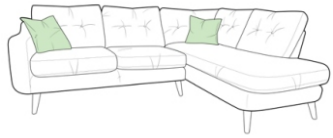

Lurano

Corner Group (Left Or Right Hand)
Width 242cm x Depth 183cm x Height 86cm

Large Chaise Sofa (Left Or Right Hand)
Width 247cm x Depth 153cm x Height 86cm

Lounger Sofa
Width 224cm x Depth 153cm x Height 86cm

1 Arm 2 Seater (Left Or Right Hand)
Width 152cm x Depth 92cm x Height 86cm

1 Arm 1 Seater (Left Or Right Hand)
Width 84cm x Depth 92cm x Height 86cm

Corner Unit
Width 92cm x Depth 92cm x Height 86cm

Extra Large Sofa
Width 224cm x Depth 92cm x Height 86cm

Large Sofa
Width 189cm x Depth 92cm x Height 86cm

Small Sofa
Width 154cm x Depth 92cm x Height 86cm

Standard Chair
Width 89cm x Depth 92cm x Height 86cm

Snuggler
Width 124cm x Depth 92cm x Height 86cm

Oval Cuddler
Width 135cm x Depth 94cm x Height 84cm

More options overleaf

Large Designer Bench
Width 150cm x Depth 45cm x Height 40cm

Medium Designer Bench
Width 96cm x Depth 45cm x Height 40cm

Small Designer Bench
Width 70cm x Depth 45cm x Height 40cm

Designer Chair
Width 71cm x Depth 82cm x Height 84cm