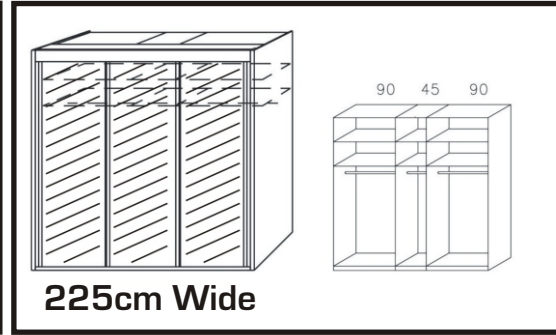

Zeus

Available in 3 height 197,223 & 235cm
65cm Deep

Carcase:

Sonoma oak colour	Artisan oak colour	Alpine white	Silk grey

Front:

Alpine white	Silk grey	Crystal white colour glass	Silk grey colour glass