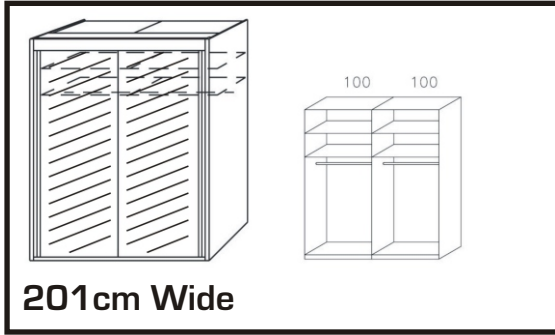

Zeus

Available in 3 height 197,223 & 235cm
65cm Deep

Carcase:

Sonoma oak colour	Artisan oak colour	Alpine white	Silk grey

Front:

Alpine white	Silk grey	Crystal white colour glass	Silk grey colour glass