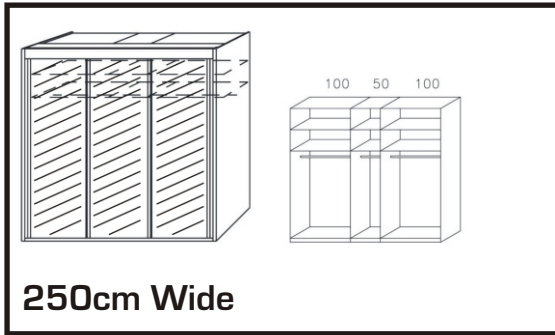

Zeus

Available in 3 height 197,223 & 235cm
65cm Deep

Carcase:

Sonoma oak colour	Artisan oak colour	Alpine white	Silk grey

Front:

Alpine white	Silk grey	Crystal white colour glass	Silk grey colour glass