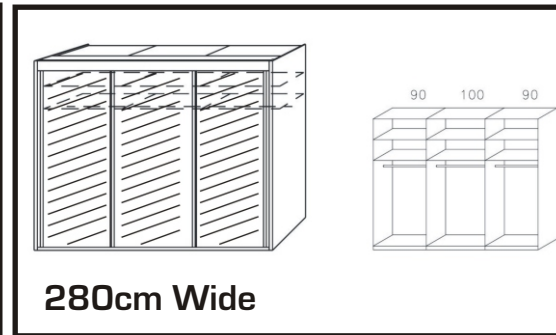

Zeus

Available in 3 height 197,223 & 235cm
65cm Deep

Carcase:

Sonoma oak colour	Artisan oak colour	Alpine white	Silk grey

Front:

Alpine white	Silk grey	Crystal white colour glass	Silk grey colour glass