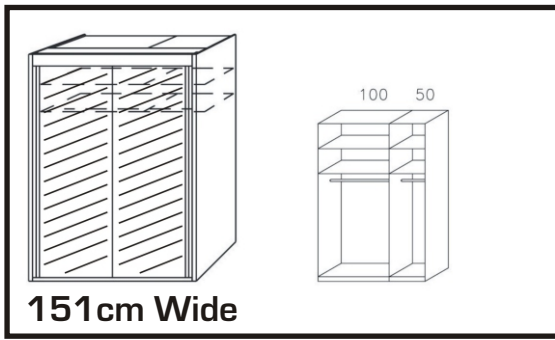

Zeus

Available in 3 height 197,223 & 235cm
65cm Deep

Carcase:

Sonoma oak colour	Artisan oak colour	Alpine white	Silk grey

Front:

Alpine white	Silk grey	Crystal white colour glass	Silk grey colour glass