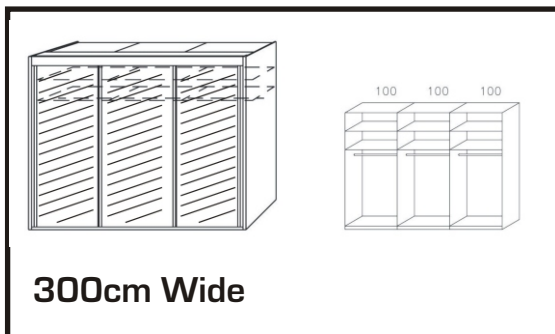

Zeus

Available in 3 height 197,223 & 235cm
65cm Deep

Carcase:

Sonoma oak colour	Artisan oak colour	Alpine white	Silk grey

Front:

Alpine white	Silk grey	Crystal white colour glass	Silk grey colour glass