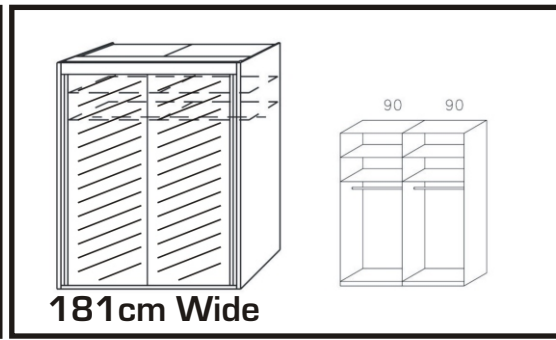

Zeus

Available in 3 height 197,223 & 235cm
65cm Deep

Carcase:

Sonoma oak colour	Artisan oak colour	Alpine white	Silk grey

Front:

Alpine white	Silk grey	Crystal white colour glass	Silk grey colour glass