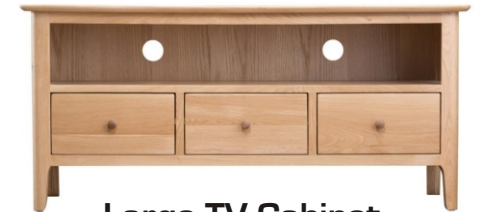

Large TV Cabinet
120cm(W) x 40cm(D) x 55cm (H)